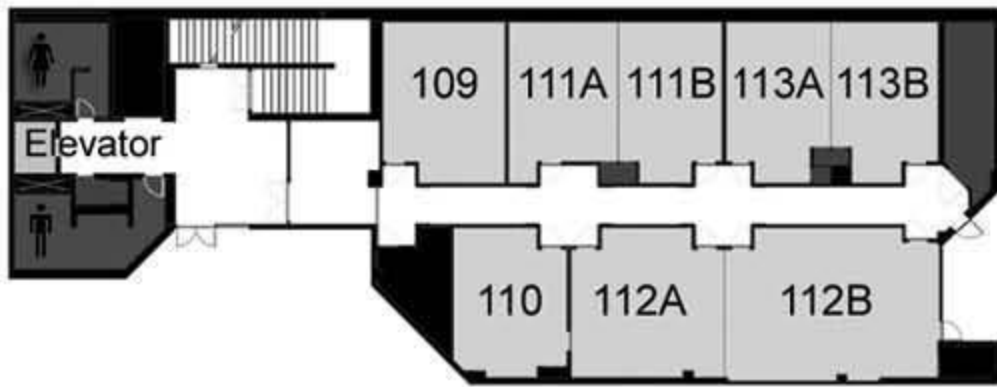

SOUTH 1

SOUTH 2

SOUTH 3

NORTH 1

NORTH 3

NORTH 2

Regular Building Hours:
Monday-Friday, 7:00AM - 11:00PM
Saturday, 12:00PM - 11:00PM
Sunday, 1:00PM - 11:00PM

Administrative Office:
Monday-Friday, 8:00AM - 5:00PM

Information Desk:
Monday-Friday, 8:00AM - 5:00PM
Hours subject to change for breaks, holidays, summer, or special programs.

- **380 CONE CENTER**
- CONE CENTER OPERATIONS
- CONFERENCES, RESERVATIONS & EVENT SERVICES

CONE
UNIVERSITY CENTER
CONE.UNCC.EDU
704.687.2267