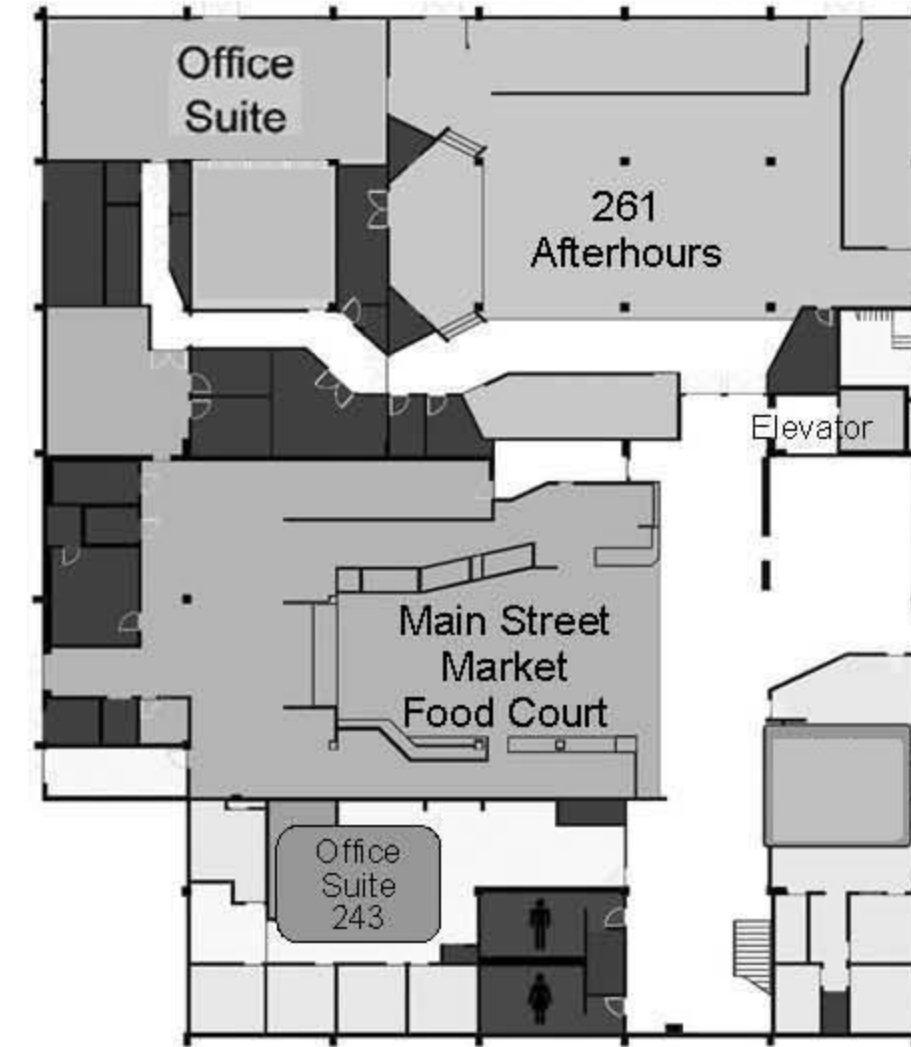

SOUTH 1

SOUTH 2

SOUTH 3

NORTH 1

NORTH 3

NORTH 2

Regular Building Hours:
 Monday-Friday, 7:00AM - 11:00PM
 Saturday, 12:00PM - 11:00PM
 Sunday, 1:00PM - 11:00PM

Administrative Office:
 Monday-Friday, 8:00AM - 5:00PM

Information Desk:
 Monday-Friday, 8:00AM - 5:00PM
 Hours subject to change for breaks, holidays, summer, or special programs.

- **380 CONE CENTER**
- * CONE CENTER OPERATIONS
- * CONFERENCES, RESERVATIONS & EVENT SERVICES