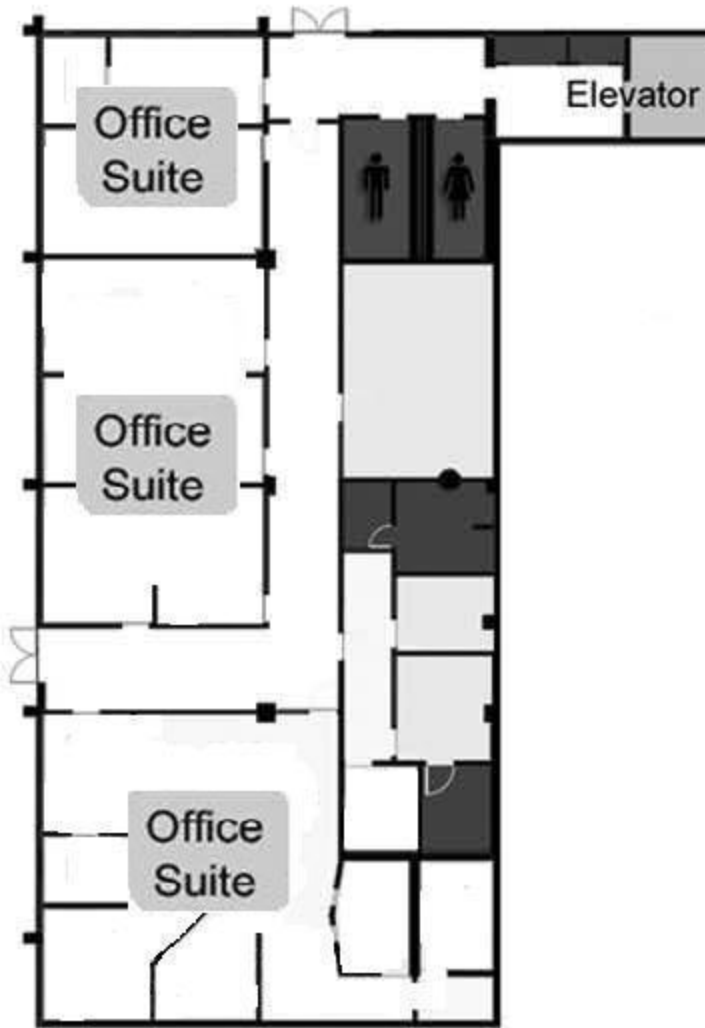

SOUTH 1

SOUTH 2

SOUTH 3

NORTH 1

NORTH 3

NORTH 2

Regular Building Hours:
Monday-Friday, 7:00AM - 11:00PM
Saturday, 12:00PM - 11:00PM
Sunday, 1:00PM - 11:00PM

Administrative Office:
Monday-Friday, 8:00AM - 5:00PM

Information Desk:
Monday-Friday, 8:00AM - 5:00PM
Hours subject to change for breaks, holidays, summer, or special programs.

- **380 CONE CENTER**
- CONE CENTER OPERATIONS
- CONFERENCES, RESERVATIONS & EVENT SERVICES

CONE
UNIVERSITY CENTER
CONE.UNCC.EDU
704.687.2267