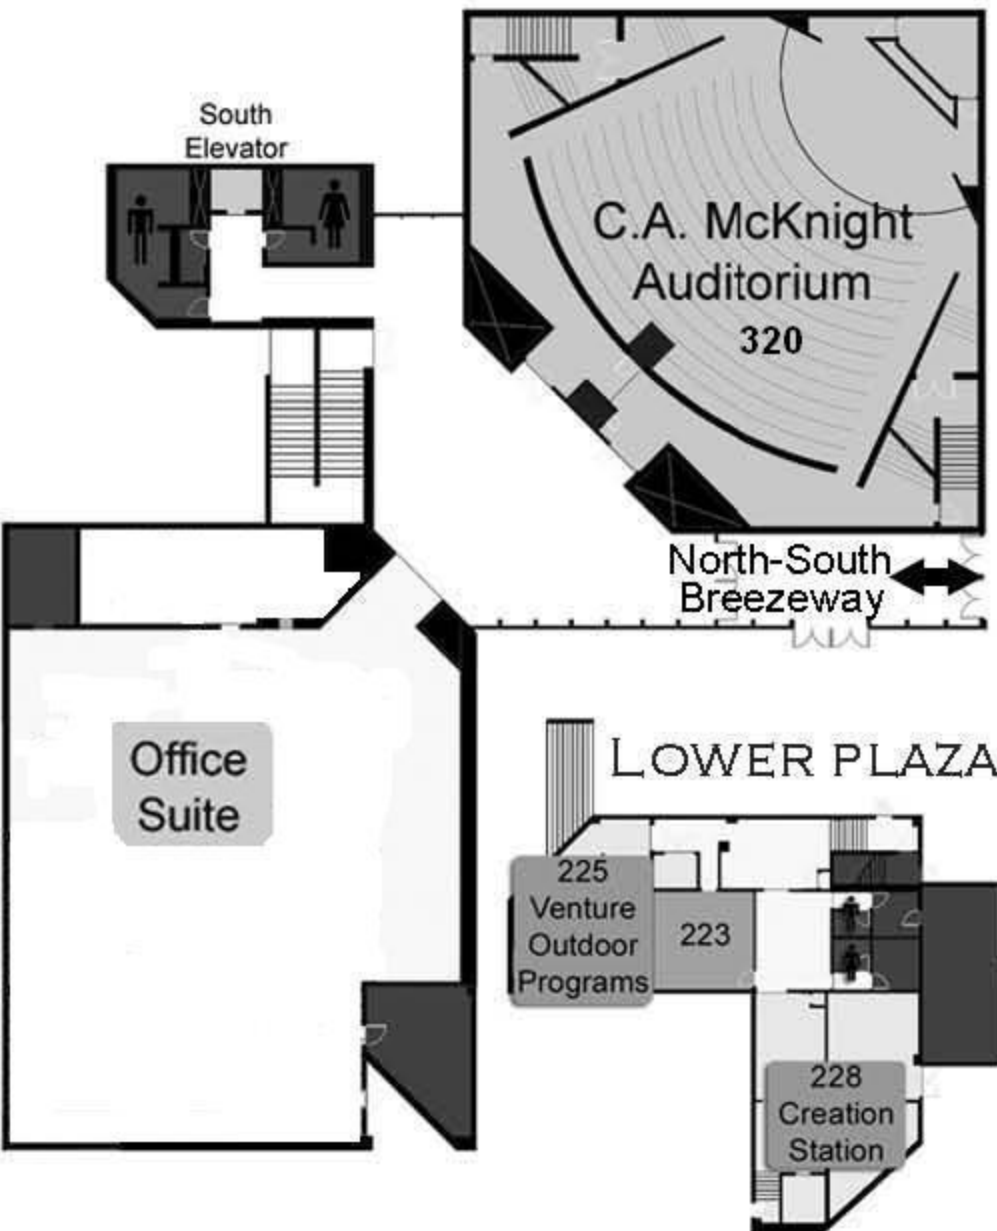

SOUTH 1

SOUTH 2

SOUTH 3

NORTH 1

NORTH 3

NORTH 2

Regular Building Hours:
Monday-Friday, 7:00AM - 11:00PM
Saturday, 12:00PM - 11:00PM
Sunday, 1:00PM - 11:00PM

Administrative Office:
Monday-Friday, 8:00AM - 5:00PM

Information Desk:
Monday-Friday, 8:00AM - 5:00PM
Hours subject to change for breaks, holidays, summer, or special programs.

- **380 CONE CENTER**
- CONE CENTER OPERATIONS
- CONFERENCES, RESERVATIONS & EVENT SERVICES

CONE
UNIVERSITY CENTER
CONE.UNCC.EDU
704.687.2267